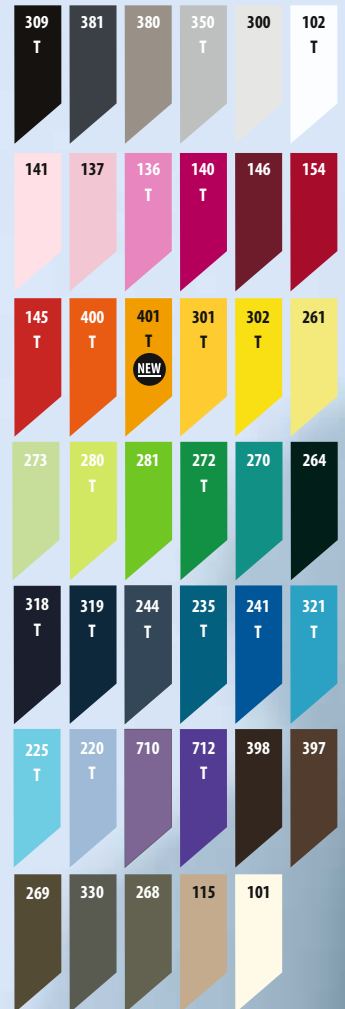

41 KLEUREN

T = TWIN

SOL'S REGENT WOMEN 01825

TEE-SHIRT DAMES RONDE HALS

KWALITEIT - JERSEY 150 - 100% halfgekamd katoen Ringspun -
Band in de kraag - kraag met rib
STIJL - Korte mouwen - gecentreerd - genaaid

S	M	L	XL	XXL
61/41	63/44	65/47	67/50	69/53

6,4 kg
50 x 34 x 16 cm

KINDERMODEL :
CHERRY - 11981
BLADZIJDE 201